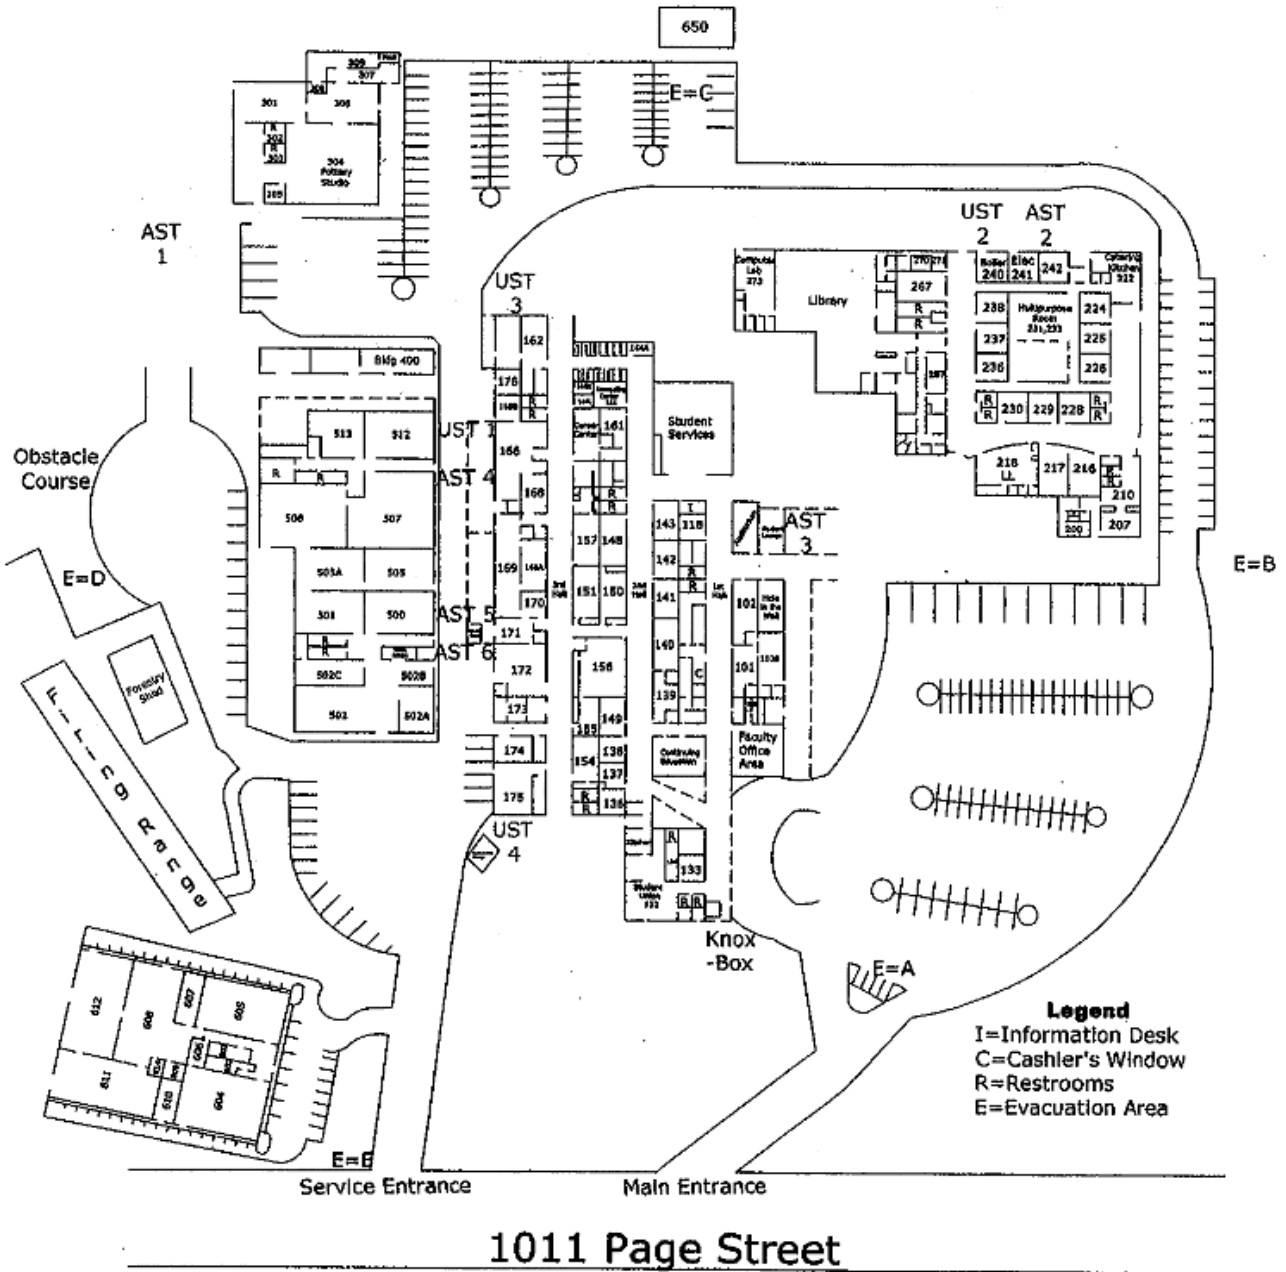

Montgomery Community College Campus Map

Montgomery Community College

1011 Page Street
Troy, NC 27371
910-898-9600