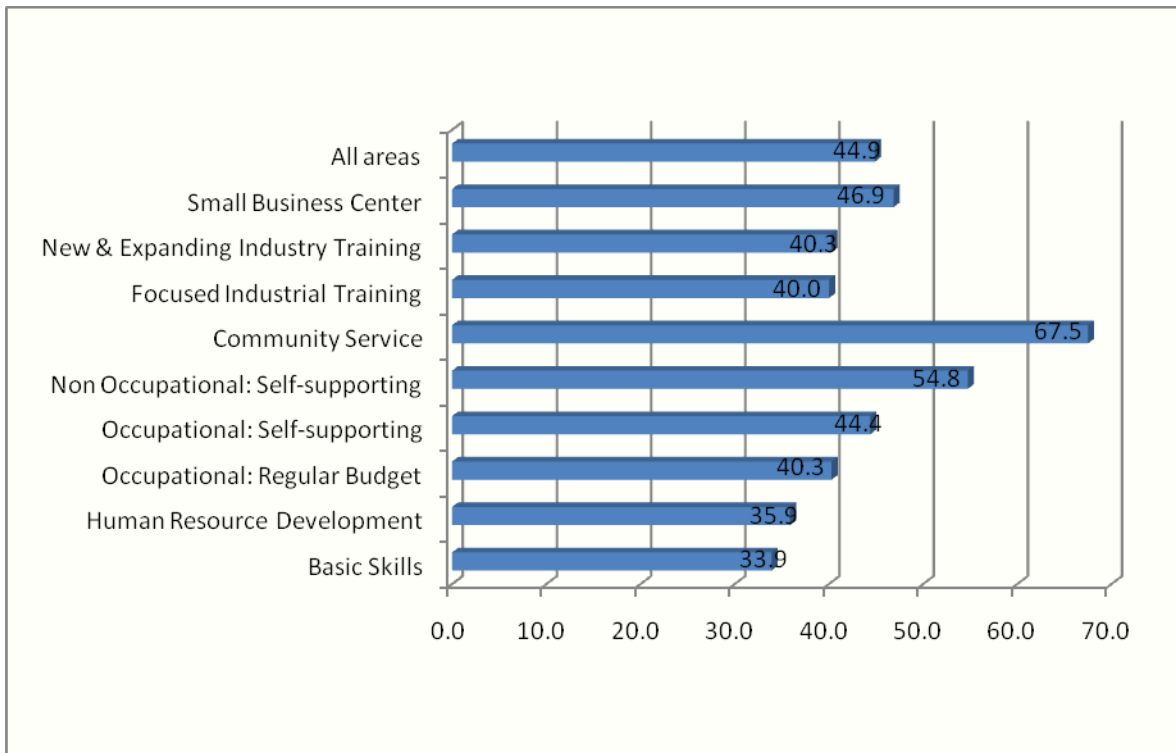

AVERAGE AGE OF CONTINUING EDUCATION STUDENTS