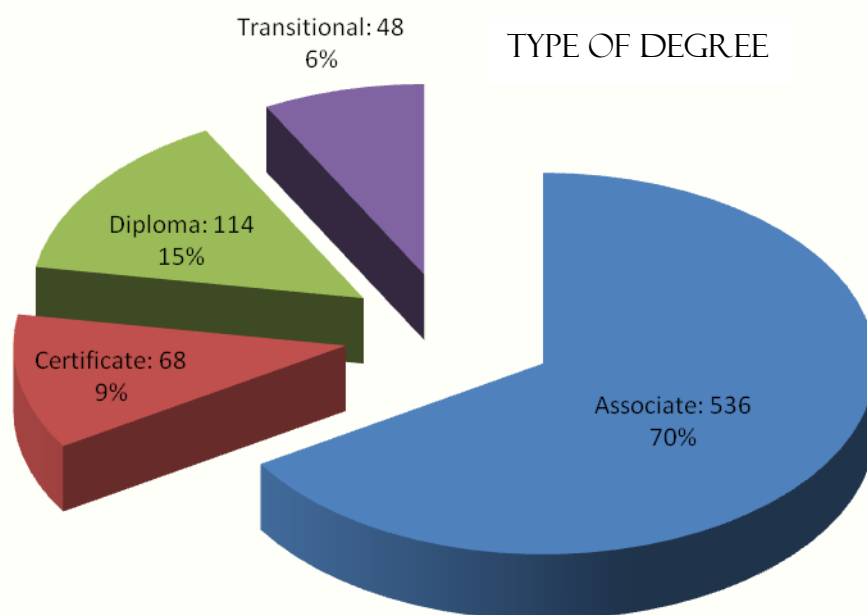

CURRICULUM ENROLLMENT BY DEGREE TYPE, 2008-2009

CURRICULUM ENROLLMENT BY DEGREE TYPE, 2004-2009

Source: Curriculum Enrollment Analyses, MCC Student Services

CURRICULUM ANNUAL FTE, 2008-2009

Source: MCC Institutional Development Database