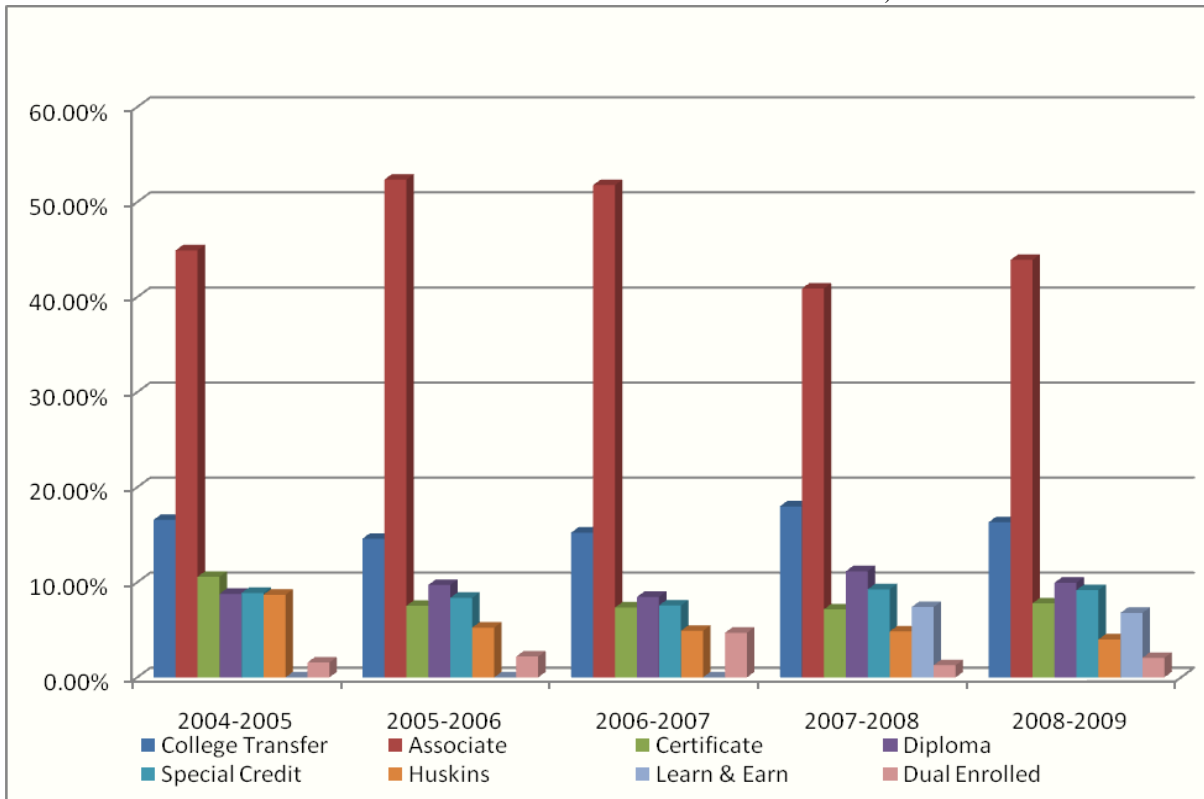

CURRICULUM ENROLLMENT BY DEGREE TYPE, 2004-2009

Source: Curriculum Enrollment Analyses, MCC Student Services