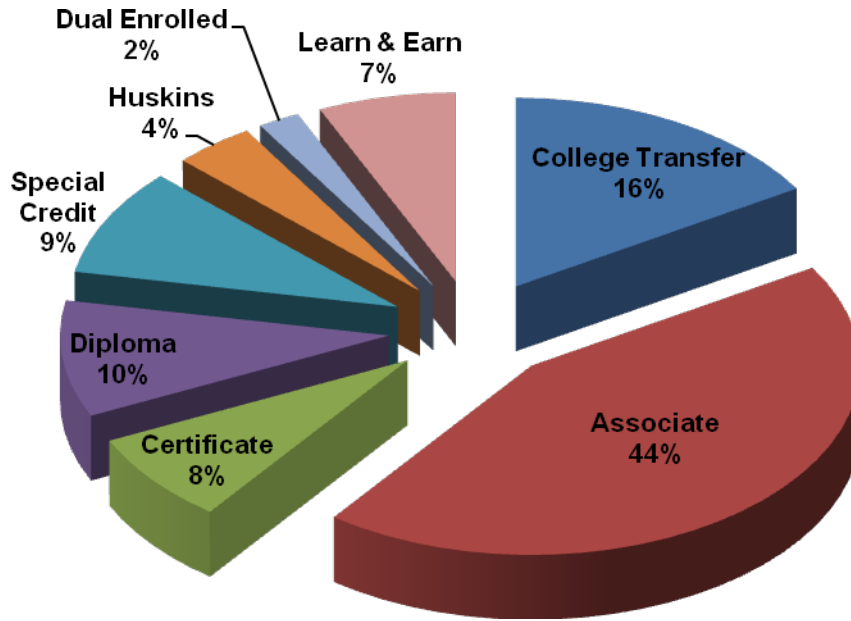

ABOUT OUR ENROLLMENT

HOW MONTGOMERY COMMUNITY COLLEGE RANKS AMONG THE 58 COMMUNITY COLLEGES

Curriculum Program Enrollment (Unduplicated Headcount)	55 th
Continuing Education Program Enrollment (Unduplicated Headcount)	53 rd
Total Enrollment (Unduplicated Headcount)	54 th
Annual FTE	55 th

CURRICULUM ENROLLMENT BY DEGREE TYPE, 2008-2009

CURRICULUM ENROLLMENT BY DEGREE TYPE, 2004-2009

Source: Curriculum Enrollment Analyses, MCC Student Services

CURRICULUM ANNUAL FTE, 2008-2009

Source: MCC Institutional Development Database