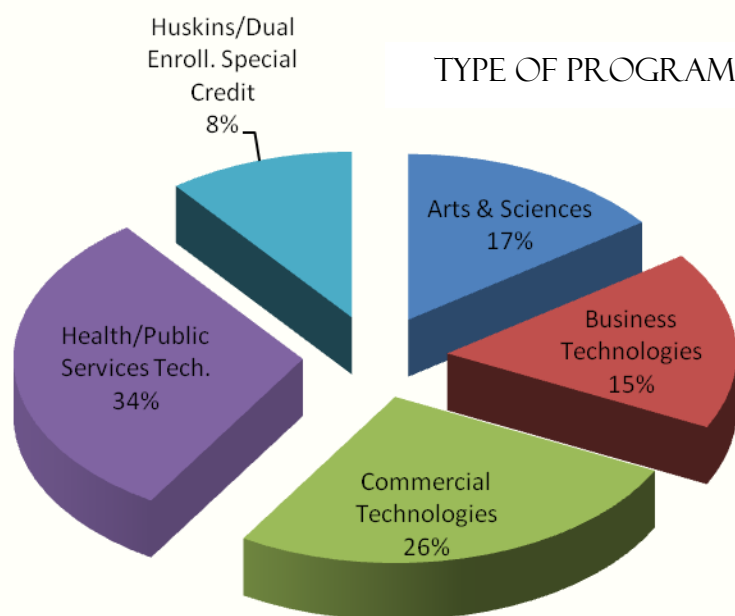

CURRICULUM ENROLLMENT BY DEGREE TYPE, 2008-2009

CURRICULUM ENROLLMENT BY DEGREE TYPE, 2004-2009

Source: Curriculum Enrollment Analyses, MCC Student Services

CURRICULUM ANNUAL FTE, 2008-2009

Source: MCC Institutional Development Database

Source: Data Warehouse

CONTINUING EDUCATION, 2008-2009

PROGRAM ENROLLMENT

Source: Data Warehouse

PROGRAM FTE

Source: Data Warehouse