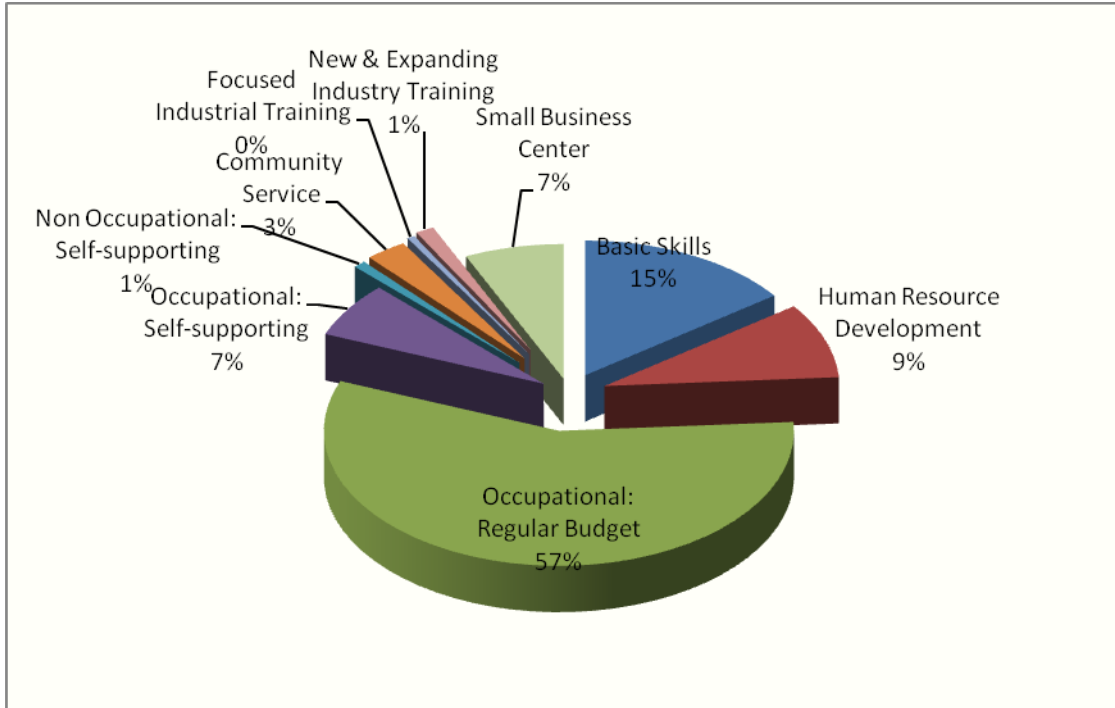

CONTINUING EDUCATION, 2008-2009

PROGRAM ENROLLMENT

Source: Data Warehouse