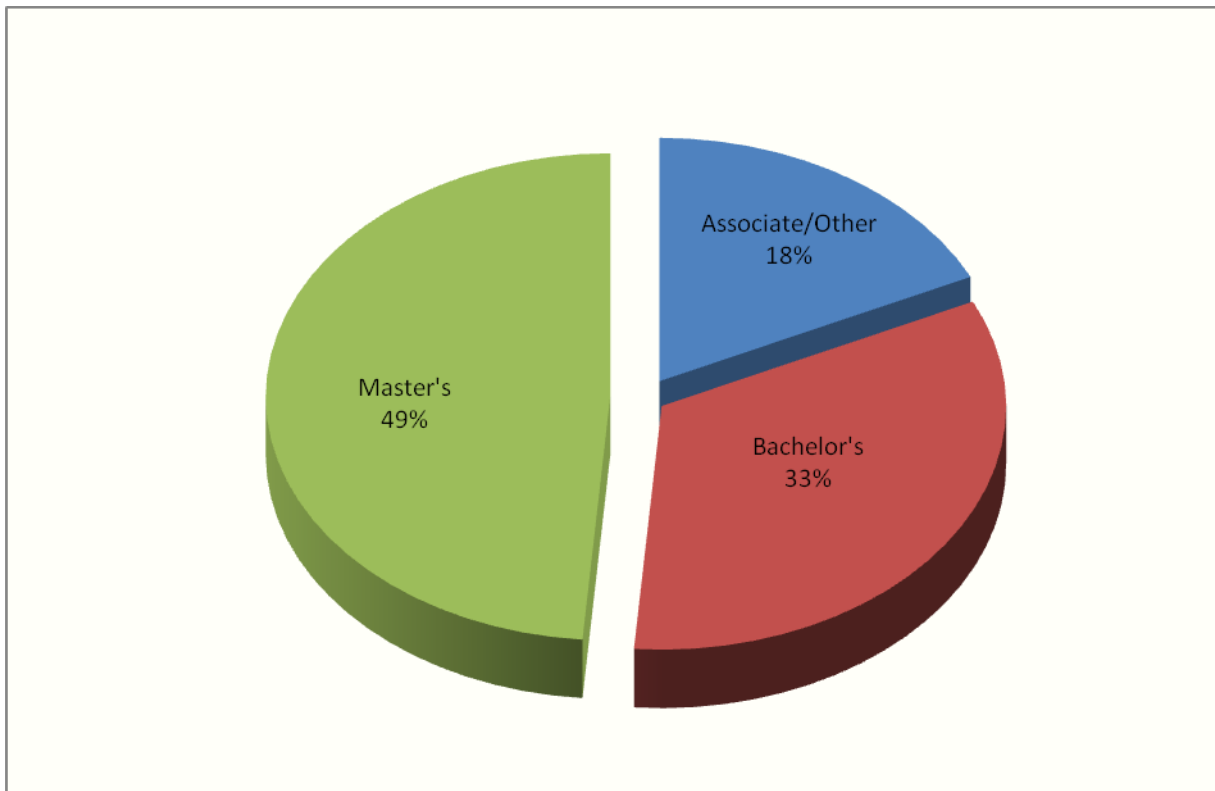

ABOUT OUR EMPLOYEES

LONGEVITY OF MCC EMPLOYEES

Chart represents employees' total years at MCC; some years are not consecutive

Source: Data Warehouse

FULL-TIME STAFF BY AREA OF RESPONSIBILITY

Source: Data Warehouse

FULL-TIME & PERMANENT PART-TIME EMPLOYEES BY RACE/GENDER

DISTRIBUTION OF DEGREES HELD BY FULL-TIME FACULTY

Sources: College Catalog; MCC Human Resources