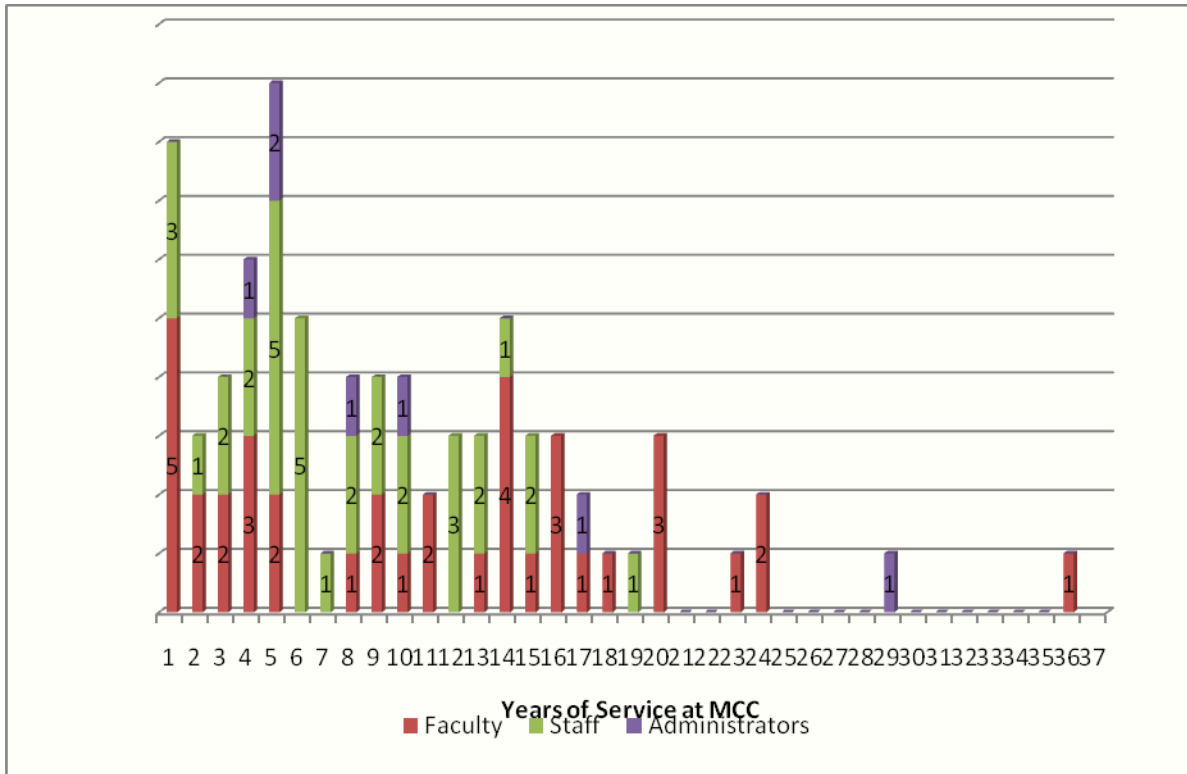

ABOUT OUR EMPLOYEES

LONGEVITY OF MCC EMPLOYEES

Chart represents employees' total years at MCC; some years are not consecutive

Source: Data Warehouse

FULL-TIME STAFF BY AREA OF RESPONSIBILITY

Source: Data Warehouse

FULL-TIME & PERMANENT PART-TIME EMPLOYEES BY RACE/GENDER

DISTRIBUTION OF DEGREES HELD BY FULL-TIME FACULTY

Sources: College Catalog; MCC Human Resources