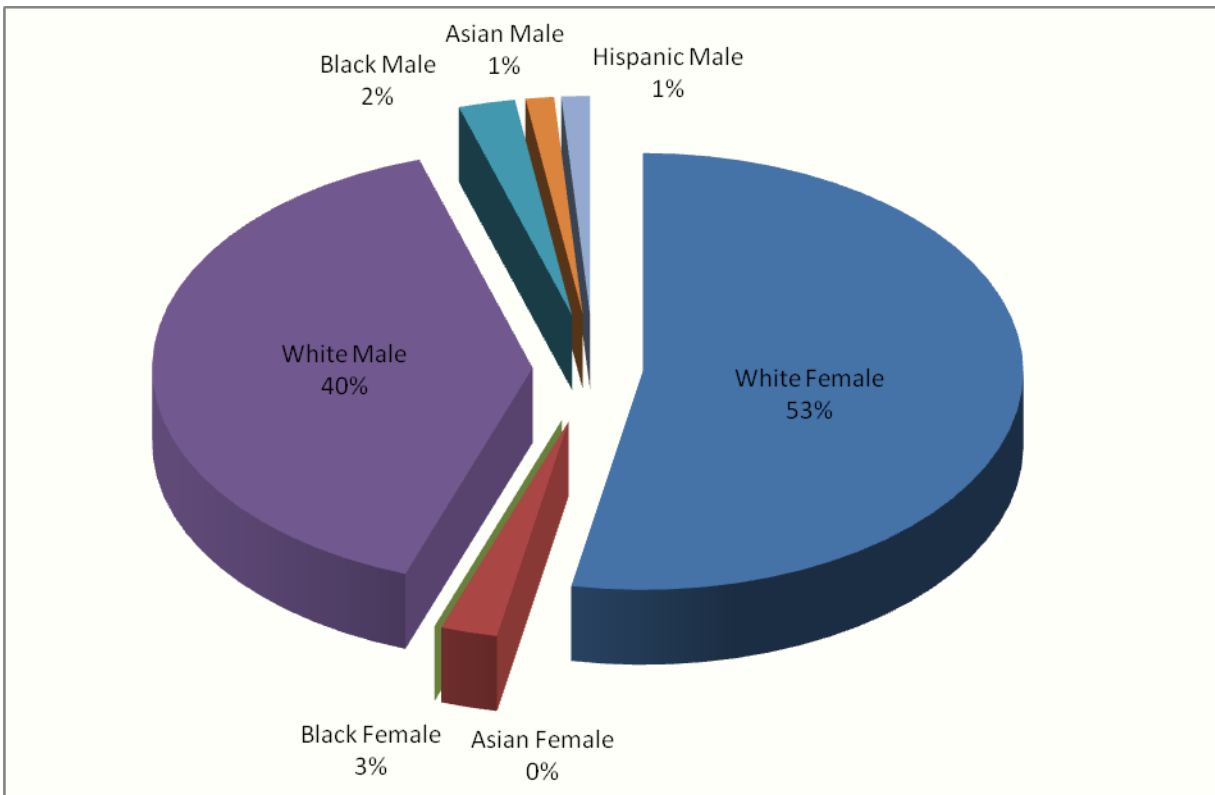

ABOUT OUR EMPLOYEES

LONGEVITY OF MCC EMPLOYEES

Chart represents employees' total years at MCC; some years are not consecutive

Source: Data Warehouse

FULL-TIME STAFF BY AREA OF RESPONSIBILITY

Source: Data Warehouse

FULL-TIME & PERMANENT PART-TIME EMPLOYEES BY RACE/GENDER

DISTRIBUTION OF DEGREES HELD BY FULL-TIME FACULTY

Sources: College Catalog; MCC Human Resources